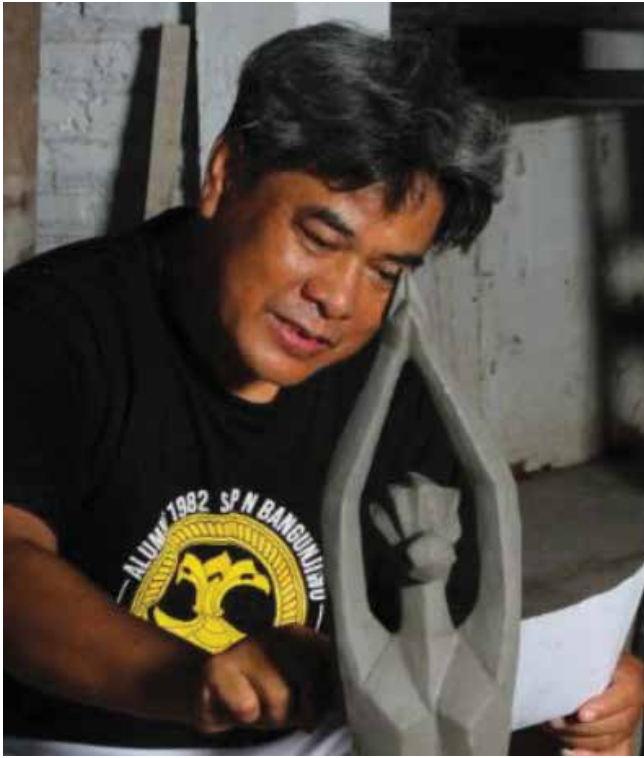

In this way, each work in the exhibition can be understood as a psychological portrait, a visual form of the emotional terrain that lives within every human being. The exhibition does not seek to offer definitive answers, but rather to open a contemplative space where viewers may encounter their own personal resonance.

Artist *and* Artwork

Inner Landscapes

Sculpture Exhibition
by Timboel Art Gallery
at Sudakara ArtSpace

Timboel Art Gallery

A Space for Artistic Exploration

Timboel Art Gallery stands as a space of exploration in decorative art—a place where ideas, materials, and craftsmanship unite to create meaning. We work hand in hand with the local community, not only to create, but to build an inclusive and sustainable art ecosystem. From the hands of dedicated artisans are born artworks that beautify spaces and tell stories in every corner. Timboel Art Gallery is the embodiment of art that is grounded, empowering, and inspiring.